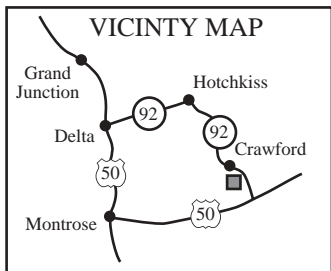

Colorado State Parks

CRAWFORD STATE PARK

To Blue Mesa Reservoir (41 Miles)

LEGEND

Accessible Trail	Nature Trail
Park Office	Park Boundary
Restrooms	Water Skiing Area
Tent Camping	Picnic Area
Swim Area	Dump Station
Boat Ramp	Dam
Accessible Fishing	