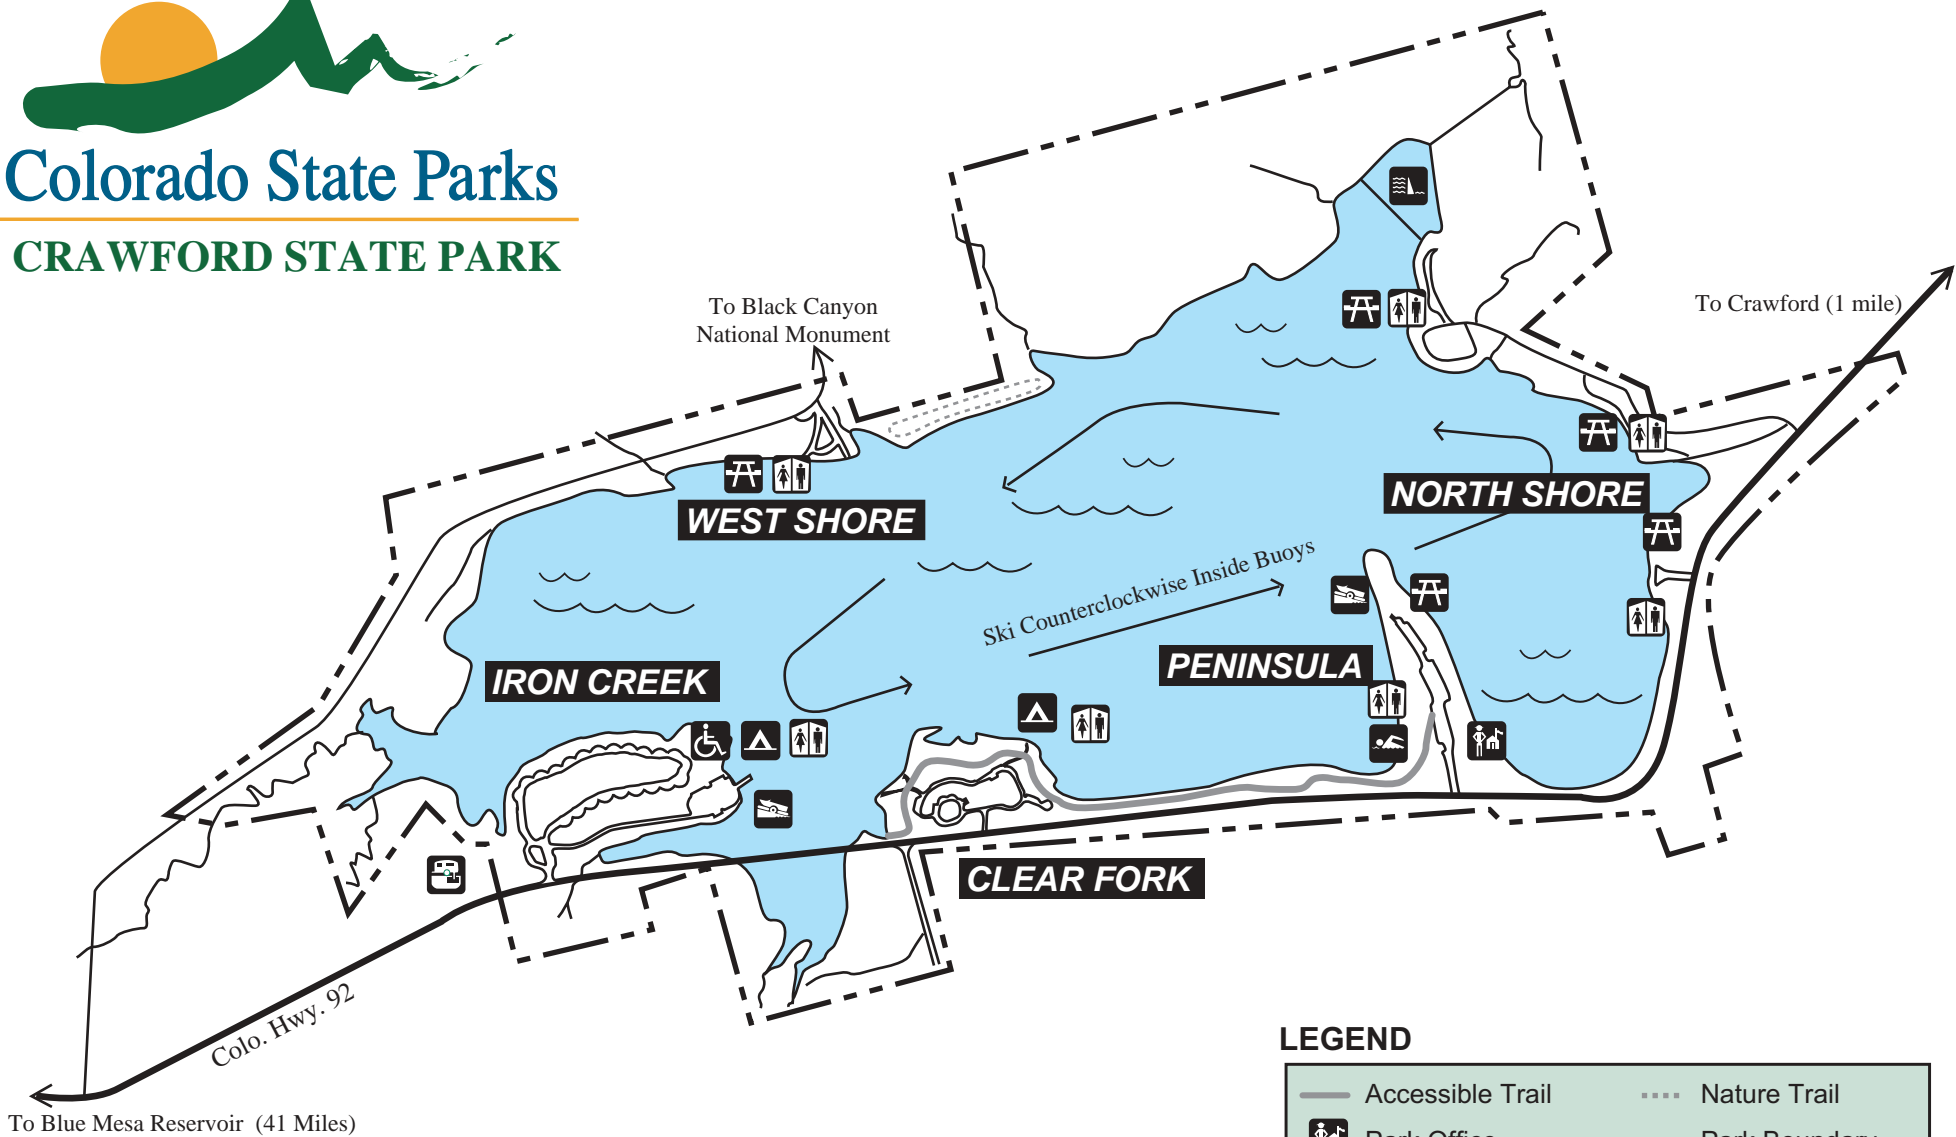

Colorado State Parks

CRAWFORD STATE PARK

To Blue Mesa Reservoir (41 Miles)

LEGEND

Accessible Trail	Nature Trail
Park Office	Park Boundary
Restrooms	Water Skiing Area
Tent Camping	Picnic Area
Swim Area	Dump Station
Boat Ramp	Dam
Accessible Fishing	